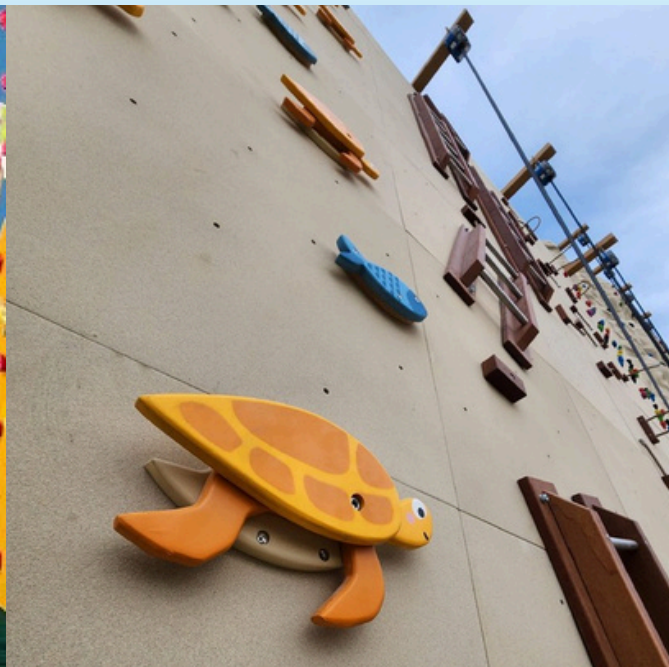

WOODEN CLIMBING HOLDS

CityWall children's **wooden** climbing holds offer a **secure, comfortable grip** for a **safe** and **enjoyable climbing experience**. Inspired by nature and animal shapes, they turn climbing into a **playful adventure** while **supporting movement and motor skill development**. Ideal for climbing walls, playgrounds, schools, daycare centers, hotels, and family spaces, adding a **warm and natural aesthetic**.